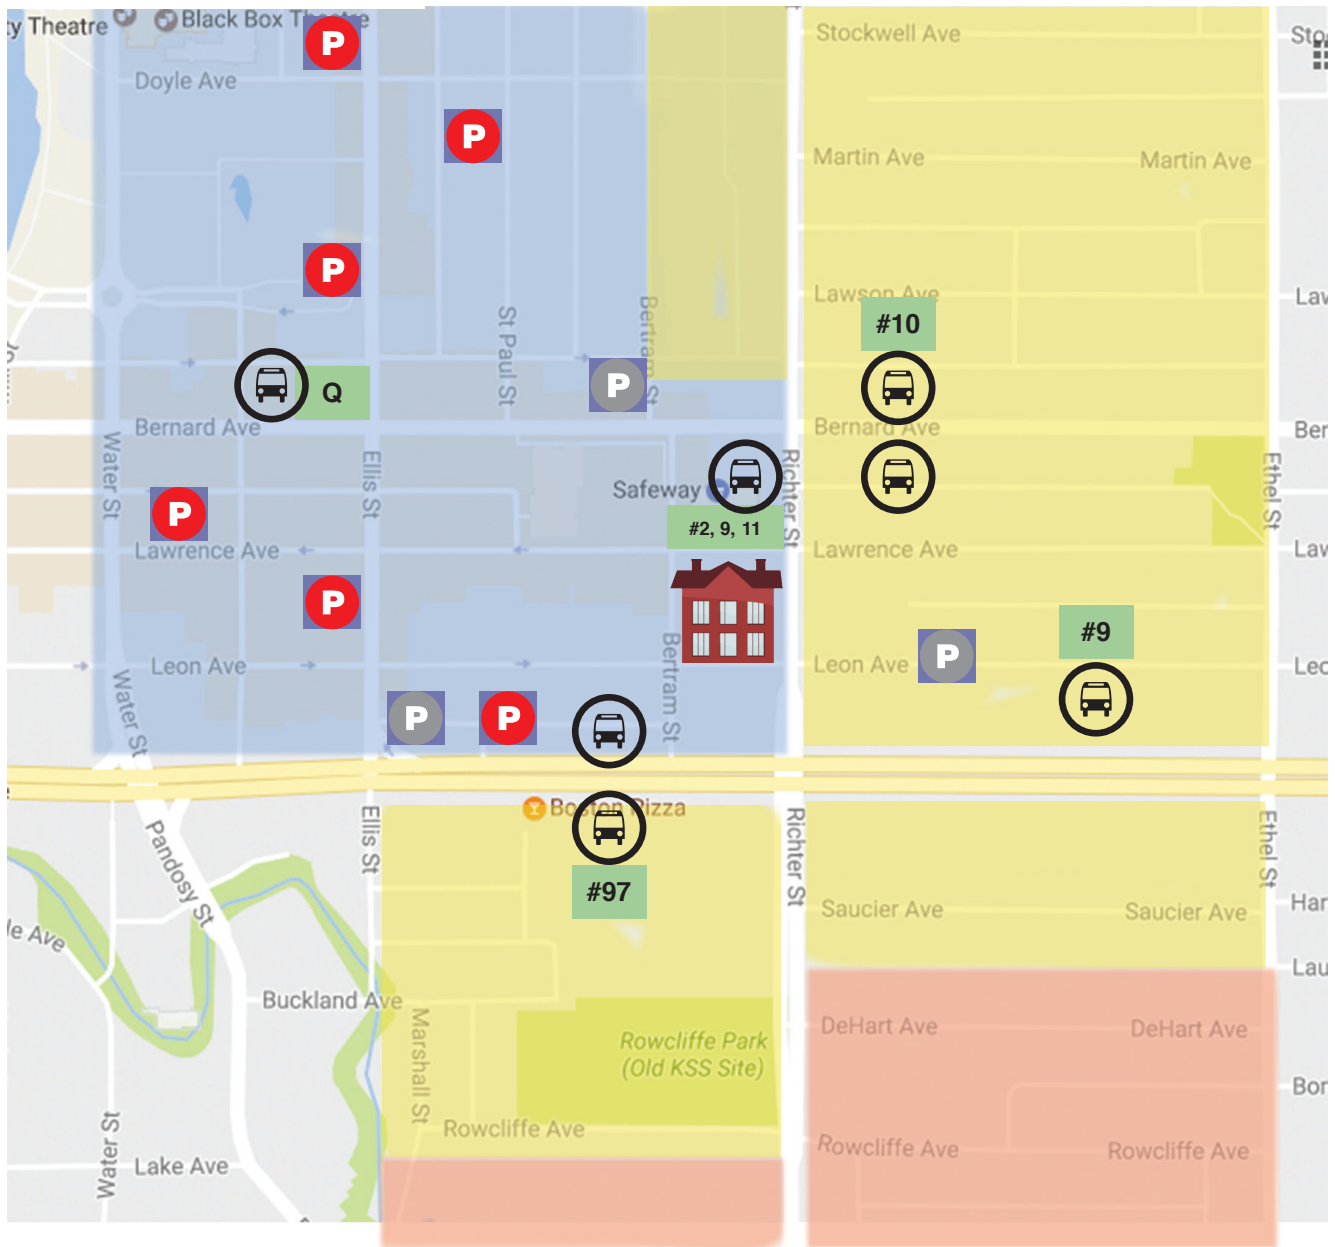

Welcome to our new home at 620 Leon Avenue. Check below for

# Parking & Transit Options

### Parking Zones:

-  2-Hour Meter (\$1.25/hour)
-  2-Hour Free\*
-  Free All Day\*  
\* please note resident only parking in these zones also

**KCR**  
620 Leon Ave.  
Kelowna, BC V1Y 9T2  
P: 250-763-8008

### Transit:

Bus Stop & Route #

Queensway Transit Station  
Buses: 97, 1, 5, 7, 10, 11,  
2, 6